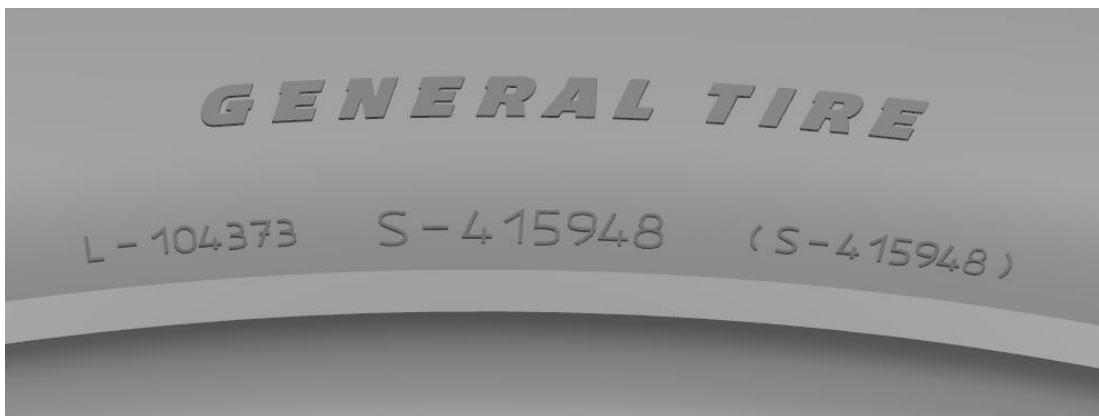

Continental 255/45R20 101W SC5 SUV AO Identification Marking:

Full DOT Serial Tin including the production date of 0620

The mould number shown in parenthesis 418766

General LT265/75R16 123/120S Grabber AT3 Identification Marking:

Full DOT Serial Tin including the production date of 1718

The mould number shown in parenthesis 415948