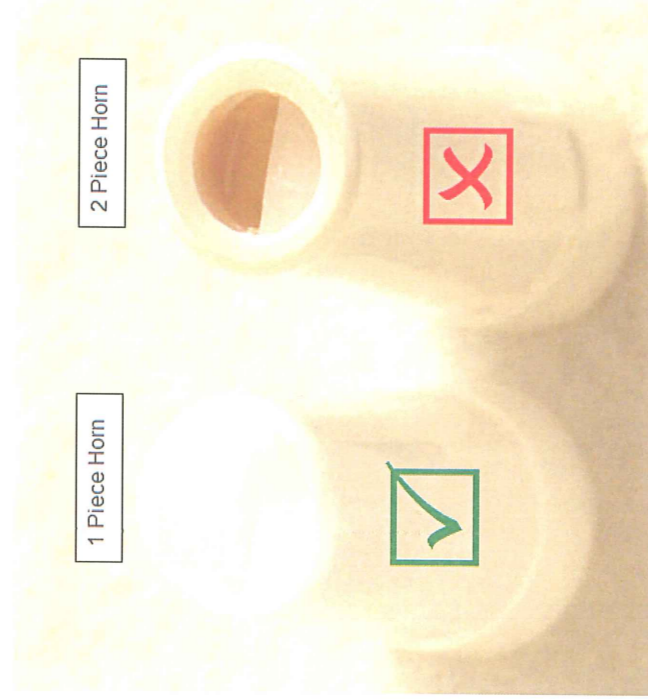

See www.recalls.gov.au for
Australian Product Recall Information