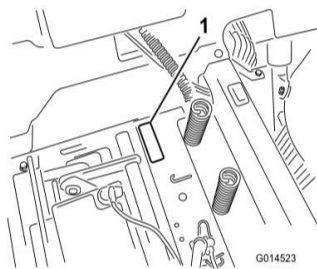

PRODUCT SAFETY RECALL

Toro TimeCutter® 2015 Ride-on Mowers

Figure 1
Under the seat

1. Model and serial number plate

Toro Australia Pty Ltd is conducting a product recall of fuel filters in the Toro TimeCutter® 2015 Ride-on Mowers listed below.

The products were sold nationally by Authorised Toro dealers during 2015. The model and serial numbers are on a metal plate located under the seat as shown in the image above. Contact Toro using the contact details below if you have any questions regarding whether your product is included in the recall.